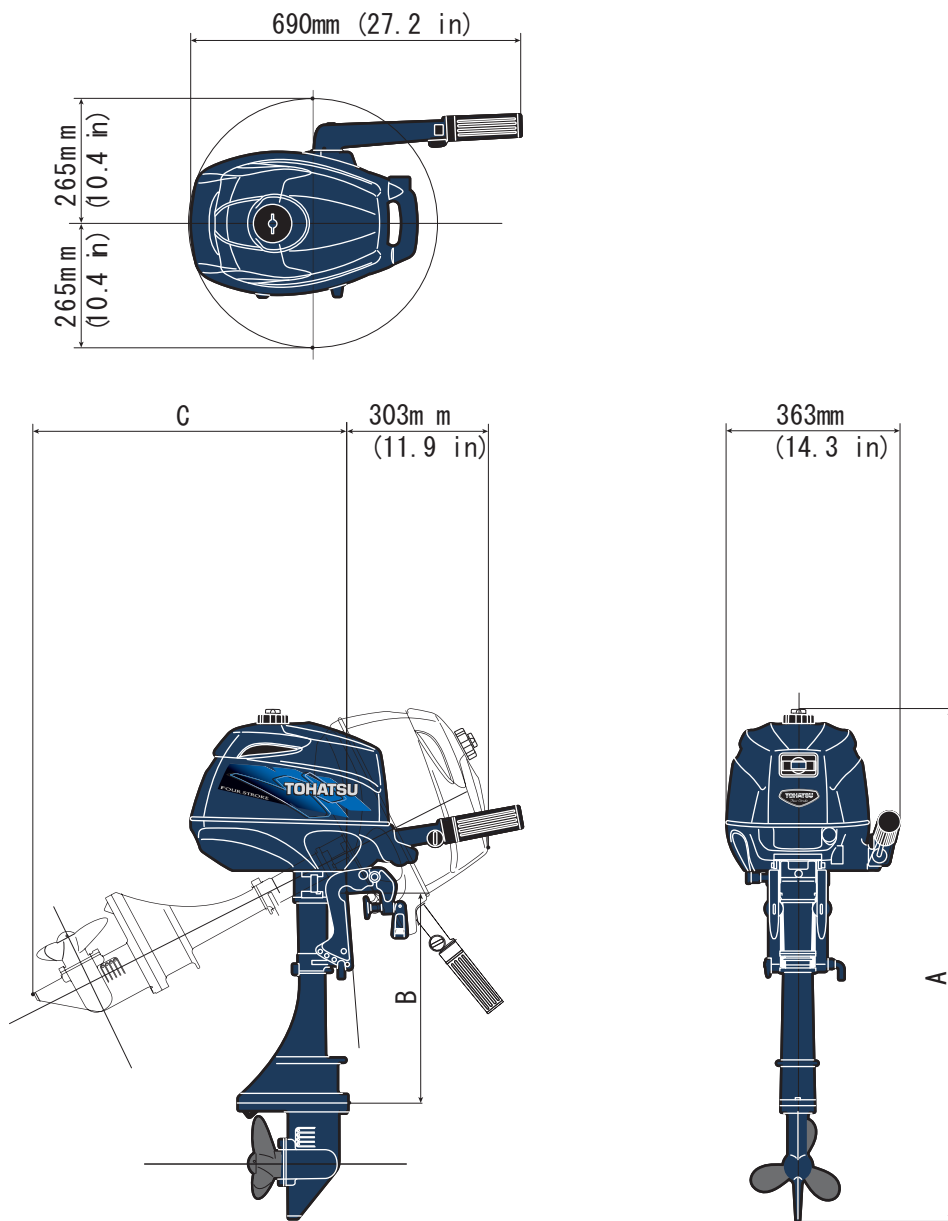

Dimensions

Dry Weight (kg/lbs)

Model	
Transom S:	18.4 (41)
Transom L:	19.4 (43)

Dimensions (mm/in)

Model	A	B	C
Transom S:	1026 (40.4)	435 (17.1)	628 (24.8)
Transom L:	1153 (45.4)	562 (22.1)	728 (28.7)